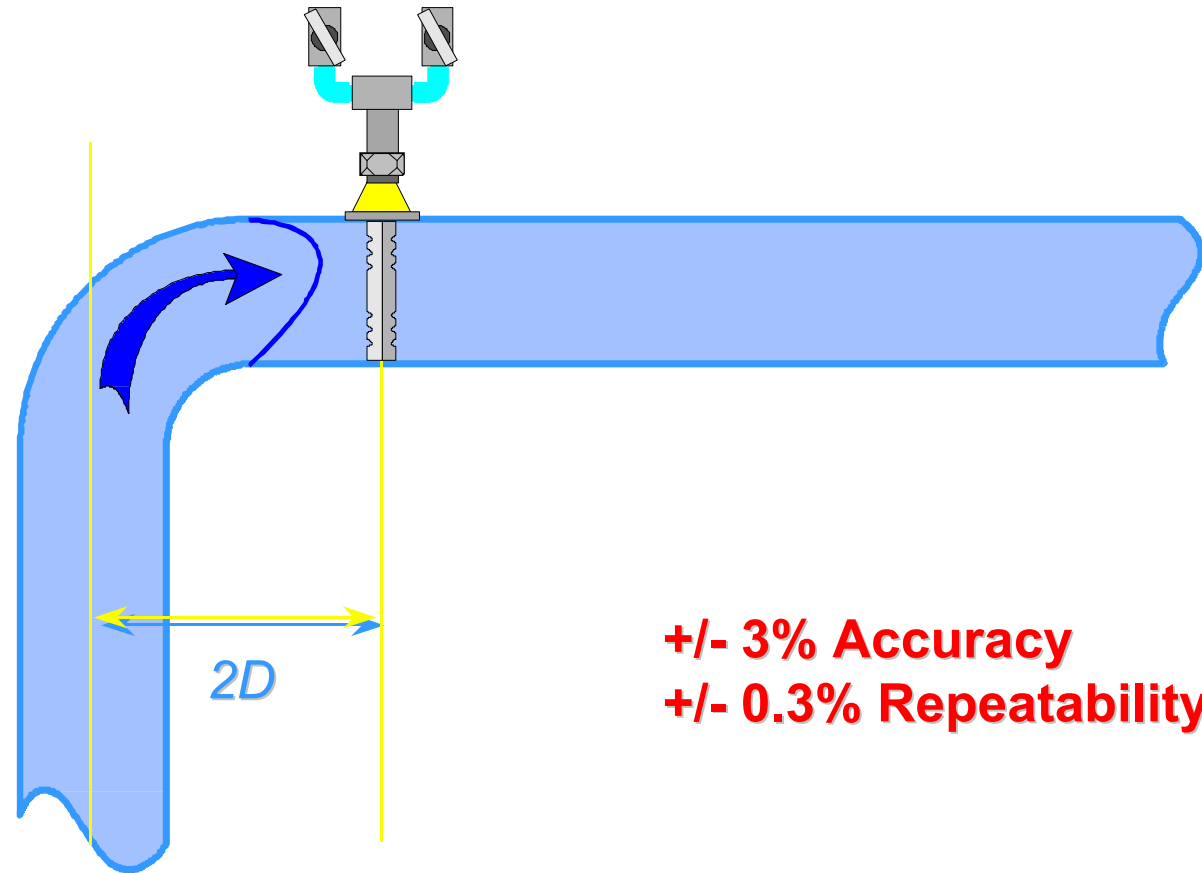

Short Straight-Run Installations

Elbow mount Annubar®

+/- 3% Accuracy
+/- 0.3% Repeatability