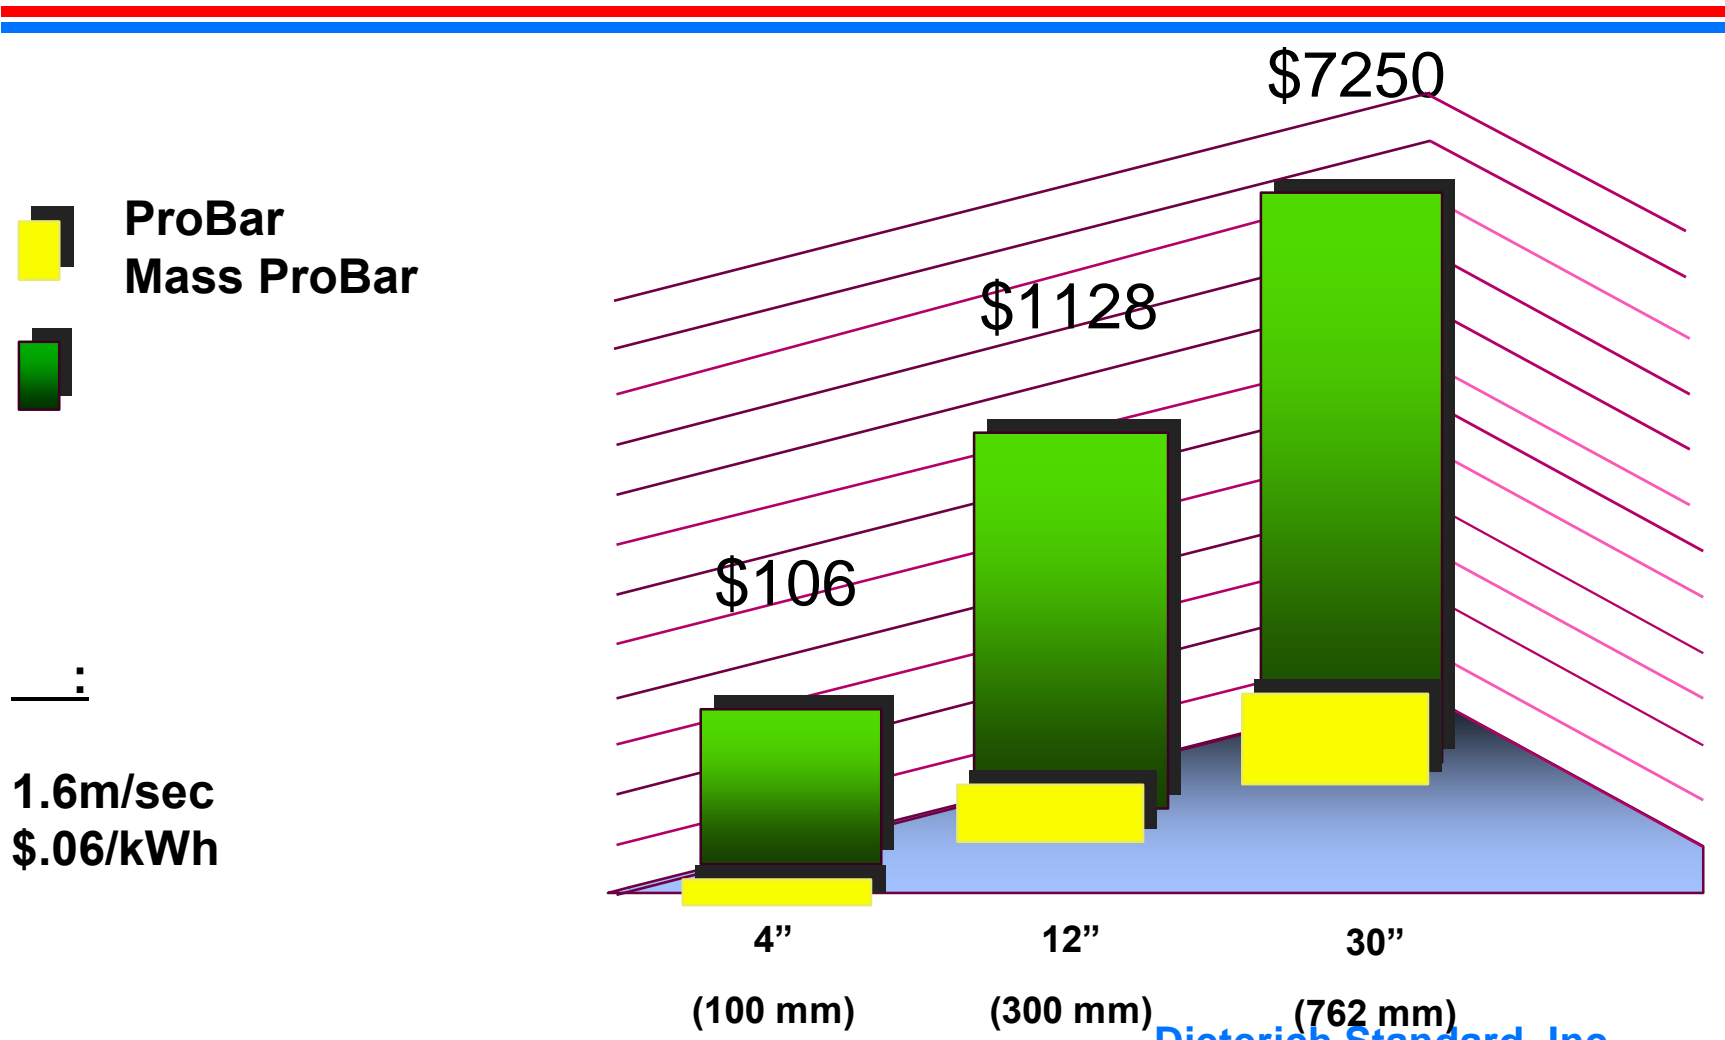

ProBar & Mass ProBar

Vortex

 ProBar
 Mass ProBar

1.6m/sec
\$.06/kWh

Dieterich Standard, Inc.